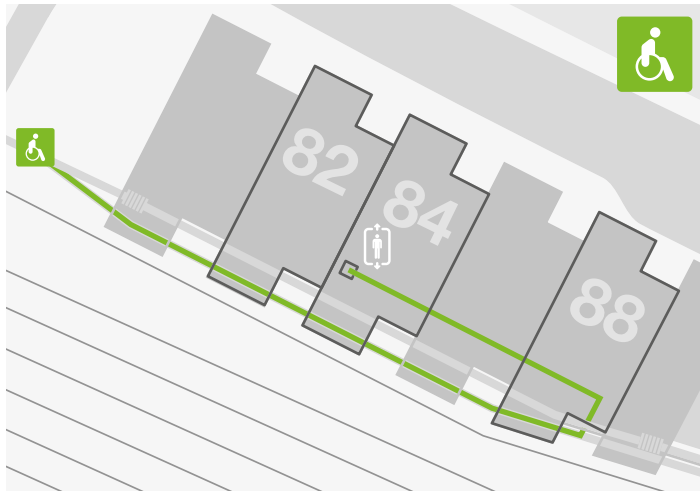

Directions to Bayer Basel

Bayer Consumer Care AG | Peter-Merian-Strasse 84 | 4002 Basel
 +41 58 272 72 72 | www.bayer.ch

-  By rail: Basel SBB > Basel City exit
-  By tram/bus: No. 1 | 2 | 8 | 10 | 11 | 30 | 42 | 48 | 50 to Basel SBB stop or no. 11 to Peter-Merian stop
-  By car: Basel Süd City exit > St. Jakobs-Strasse > Lindenhofstrasse > Postbahnhof > car park level 0 (visitor spaces 116 - 130)
-  Accessible route: Cycle path > bike park (Veloparking) entrance (PMH88 | level 0) > lift to PMH 84
 or by car via the underground car park (level 0) > lift to PMH 84