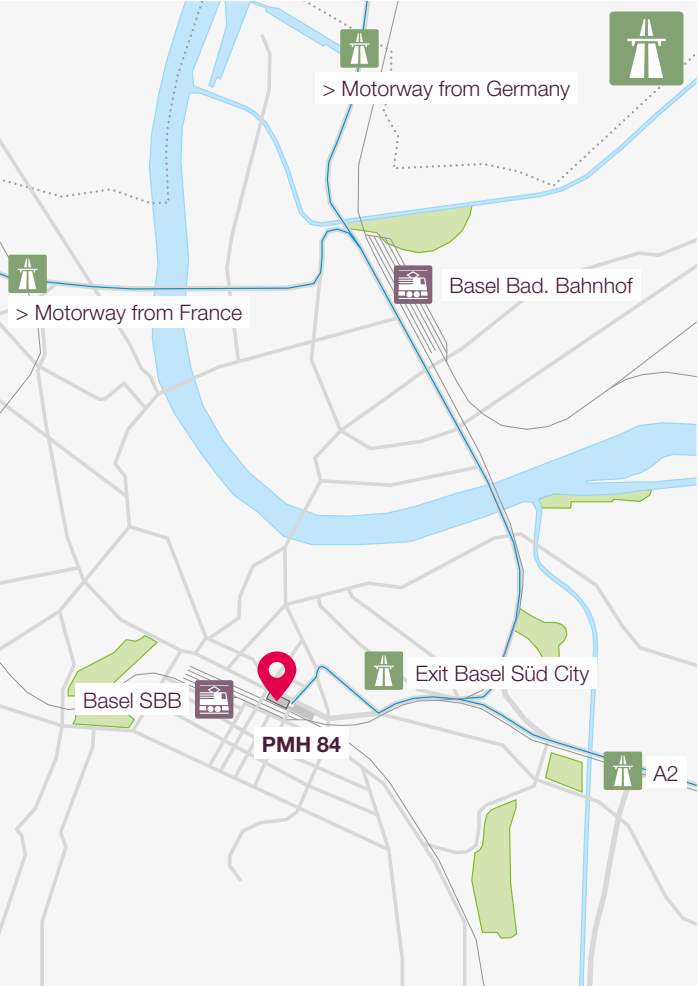

Directions to Bayer Basel

Bayer Consumer Care AG | Peter-Merian-Strasse 84 | 4002 Basel
 +41 58 272 72 72 | www.bayer.ch

-  By rail: Basel SBB > Basel City exit
-  By tram/bus: No. 1 | 2 | 8 | 10 | 11 | 30 | 42 | 48 | 50 to Basel SBB stop or no. 11 to Peter-Merian stop
-  By car: Basel Süd City exit > St. Jakobs-Strasse > Lindenhofstrasse > Postbahnhof > car park level 0 (visitor spaces 116 - 130)
-  Accessible route: Cycle path > bike park (Veloparking) entrance (PMH88 | level 0) > lift to PMH 84
 or by car via the underground car park (level 0) > lift to PMH 84